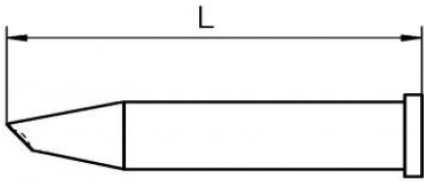

XT GW1

Artikel Nr.: T0054471299

Benefits