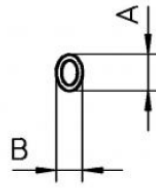

XT GW1

Artikel Nr.: T0054471299

Benefits

Dazu empfehlen wir: